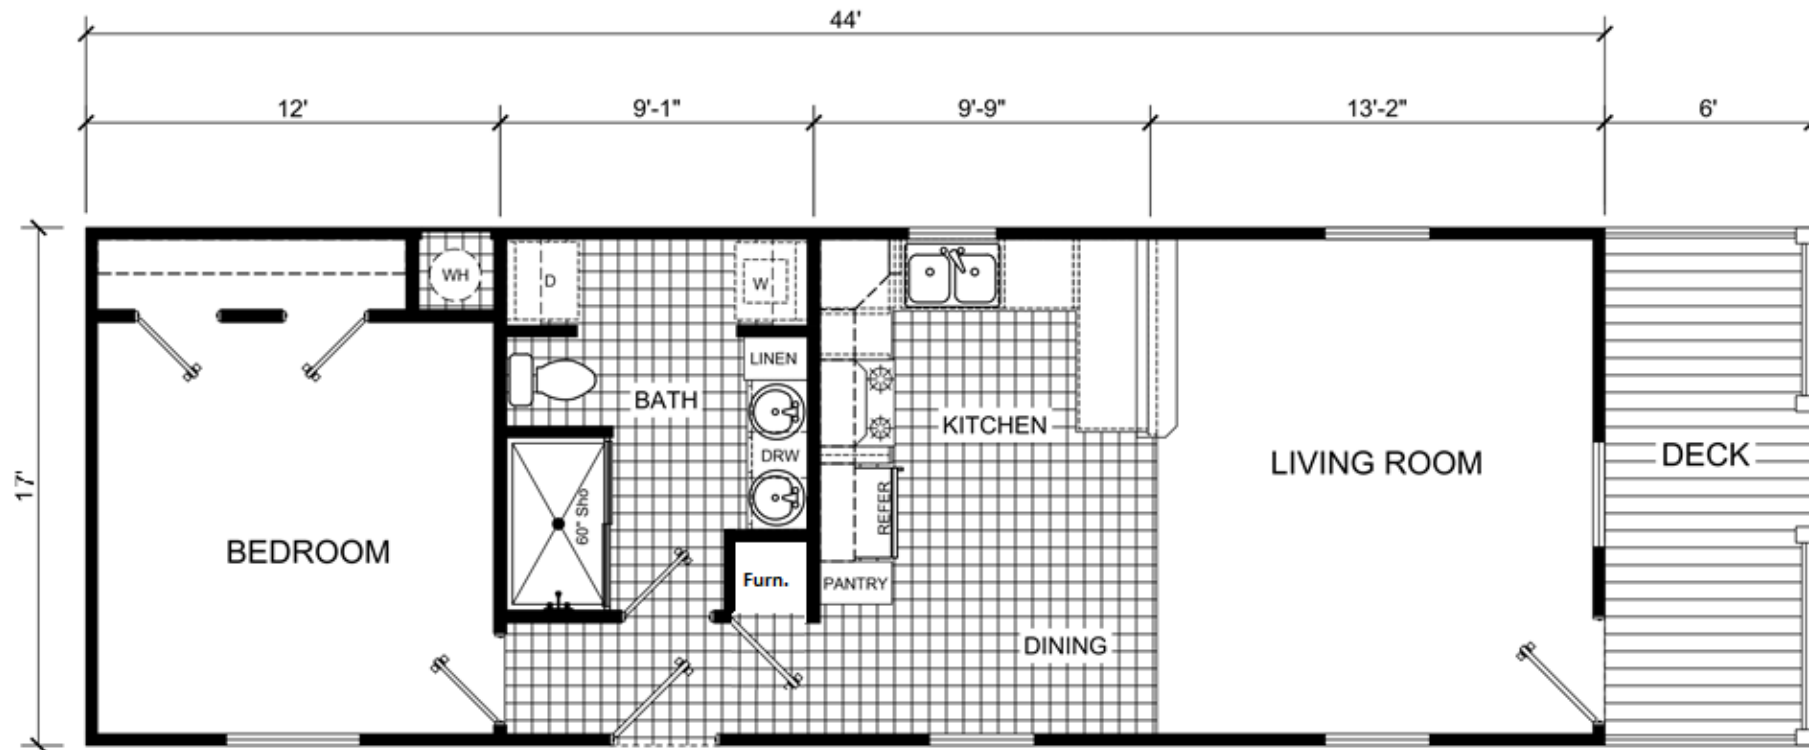

PS-963FD

748 SQ FT

view our display models at 4384 E Interstate 30, Rockwall, Texas 75087

1-877-219-4059 or 972-771-2176

www.CabinSupercenter.com

www.ParkModelSupercenter.com

MHDRET00036207/IHB1526

Due to continuous improvements, regulations, and material/product changes, floorplan specifications may change without notice.